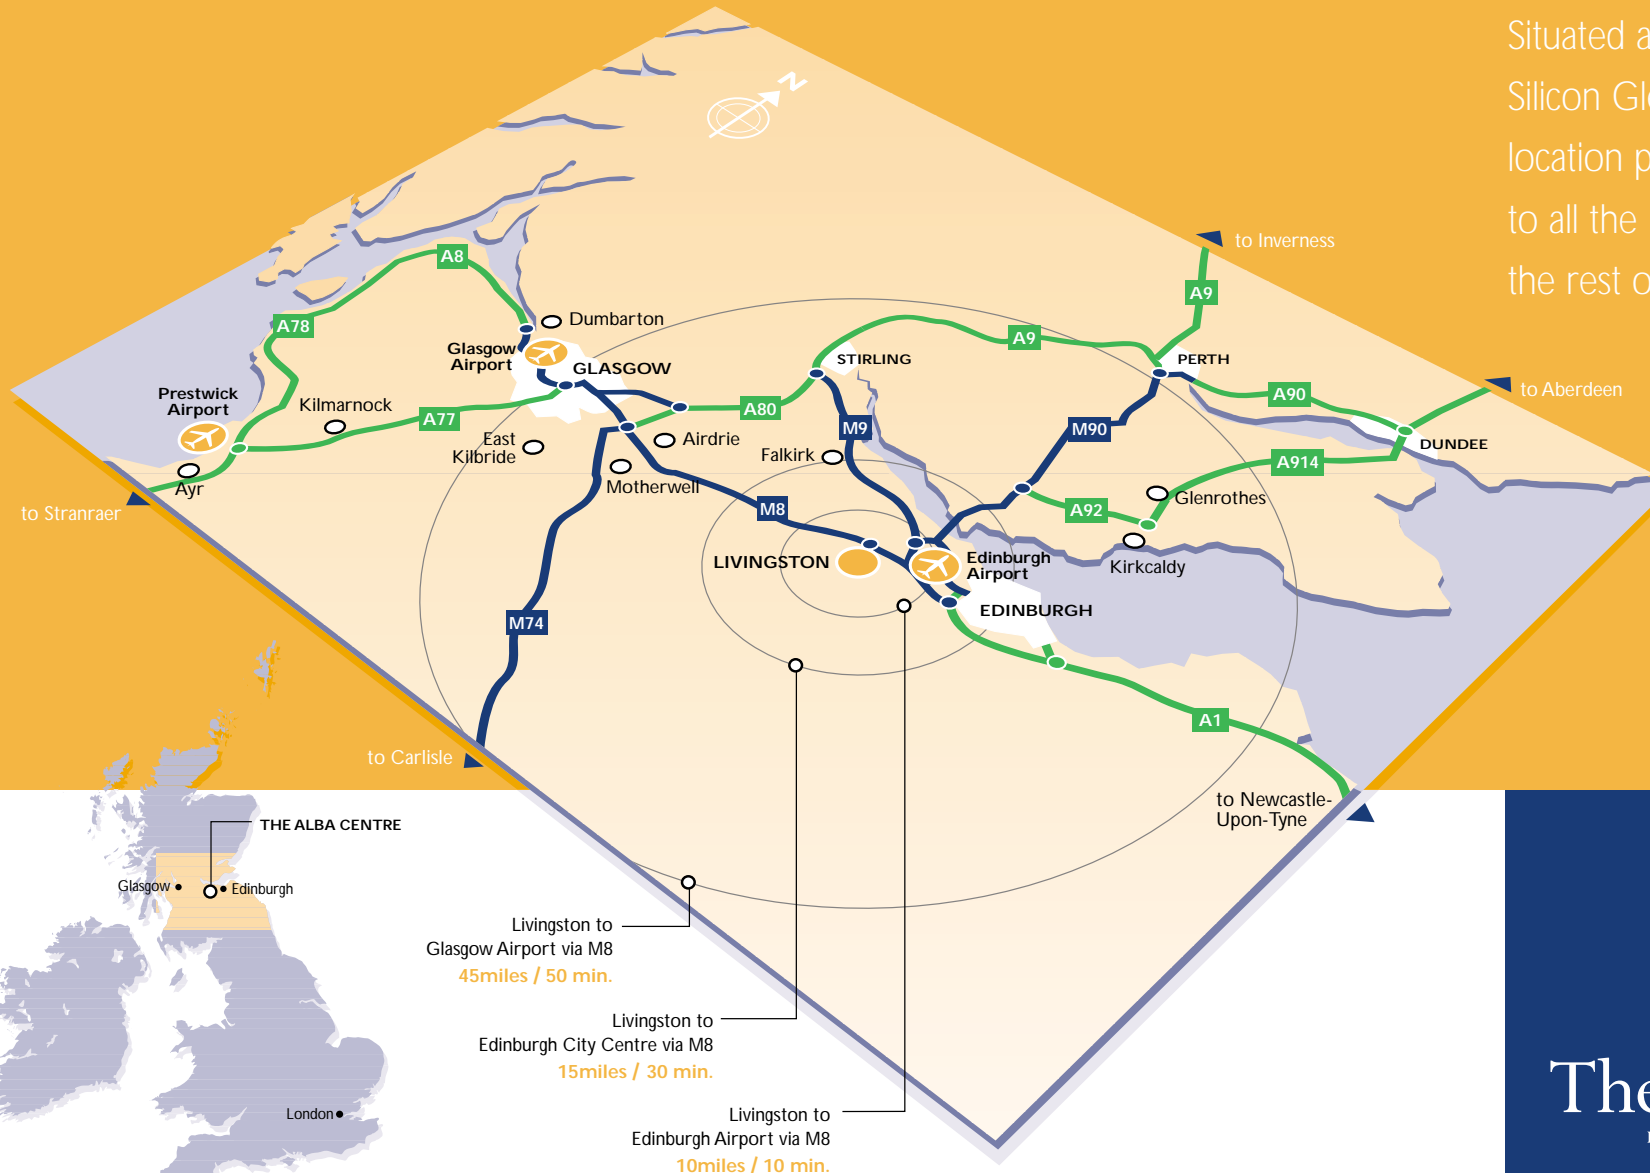

HOW TO FIND US

Situated at the heart of Scotland's Silicon Glen, the Alba Centre's location provides excellent access to all the main transport links for the rest of the UK and world.

The Alba Centre
Driving the Future of Electronic Design